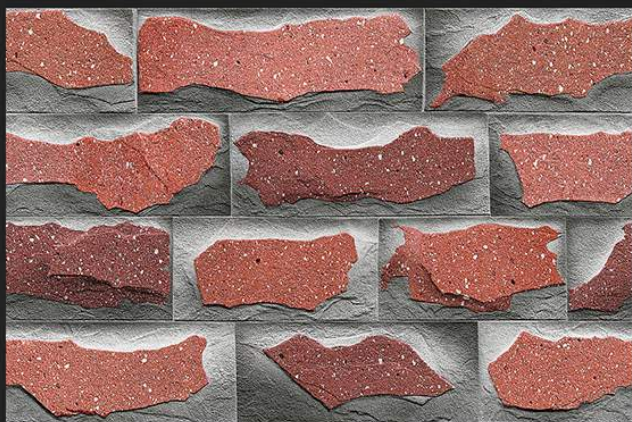

Waterproof

Random

Surface. Glossy | Matt

Size. 300 x 450 mm

Ele

Ele

Ele

High Definition