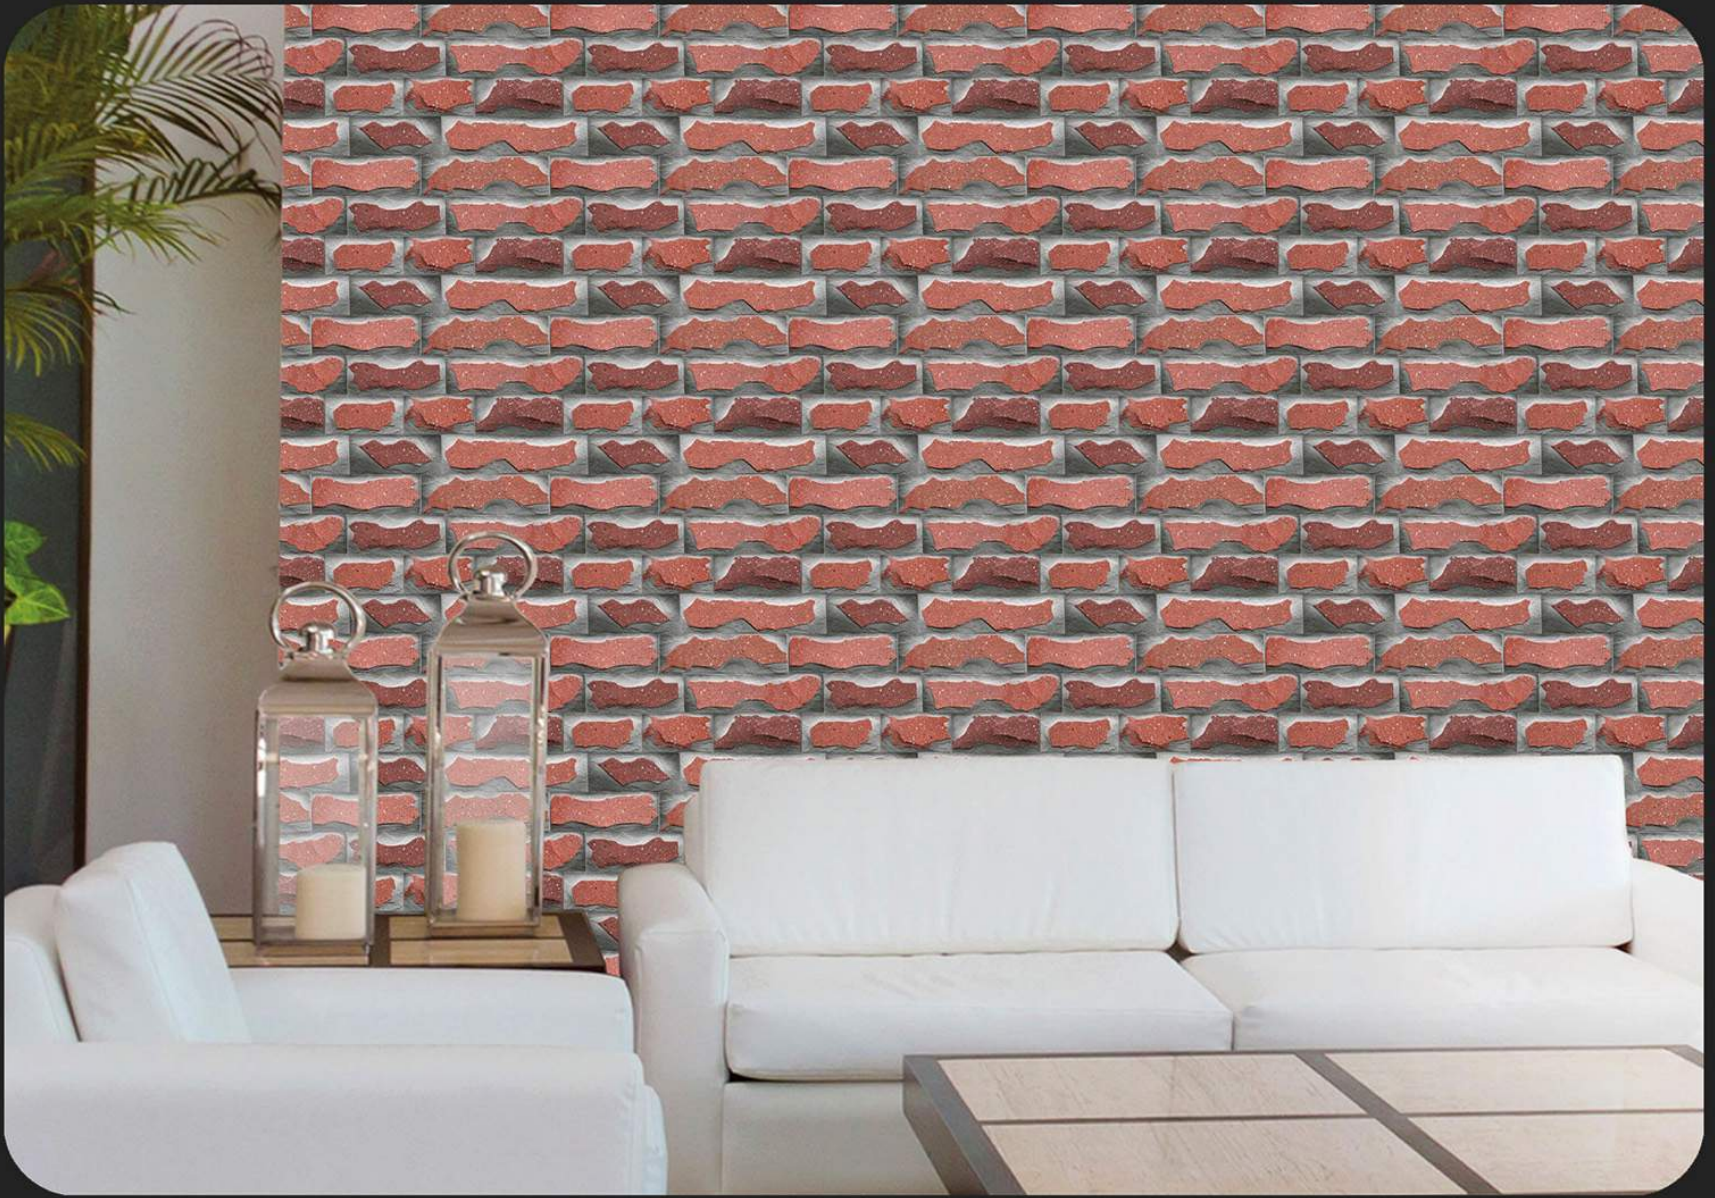

Waterproof

Random

Surface. Glossy | Matt

Size. 300 x 450 mm

Ele

Ele

Ele

High Definition