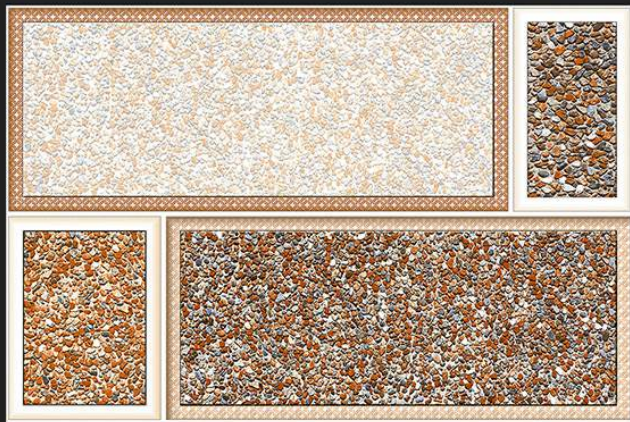

# ELEVATION COLLECTION

Size. 300 x 450 mm

Surface. Glossy | Matt

Size. 300 x 450 mm

Ele

Ele

Ele

High Definition