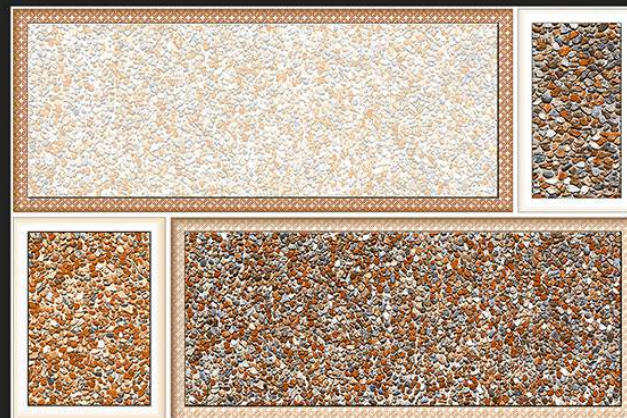

# ELEVATION COLLECTION

Size. 300 x 450 mm

Surface. Glossy | Matt

Size. 300 x 450 mm

Ele

Ele

Ele

High Definition