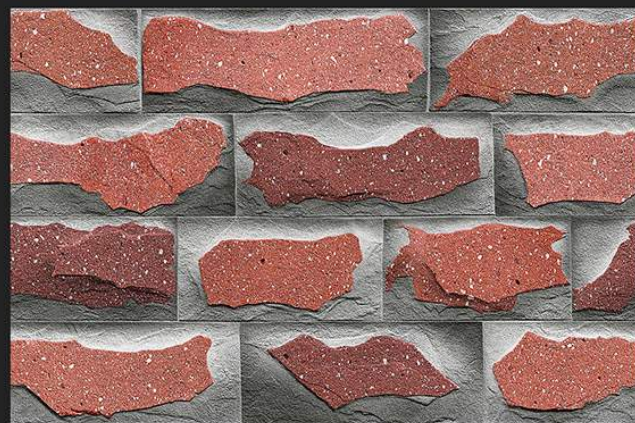

Waterproof

Random

Surface. Glossy | Matt

Size. 300 x 450 mm

Ele

Ele

Ele

High Definition